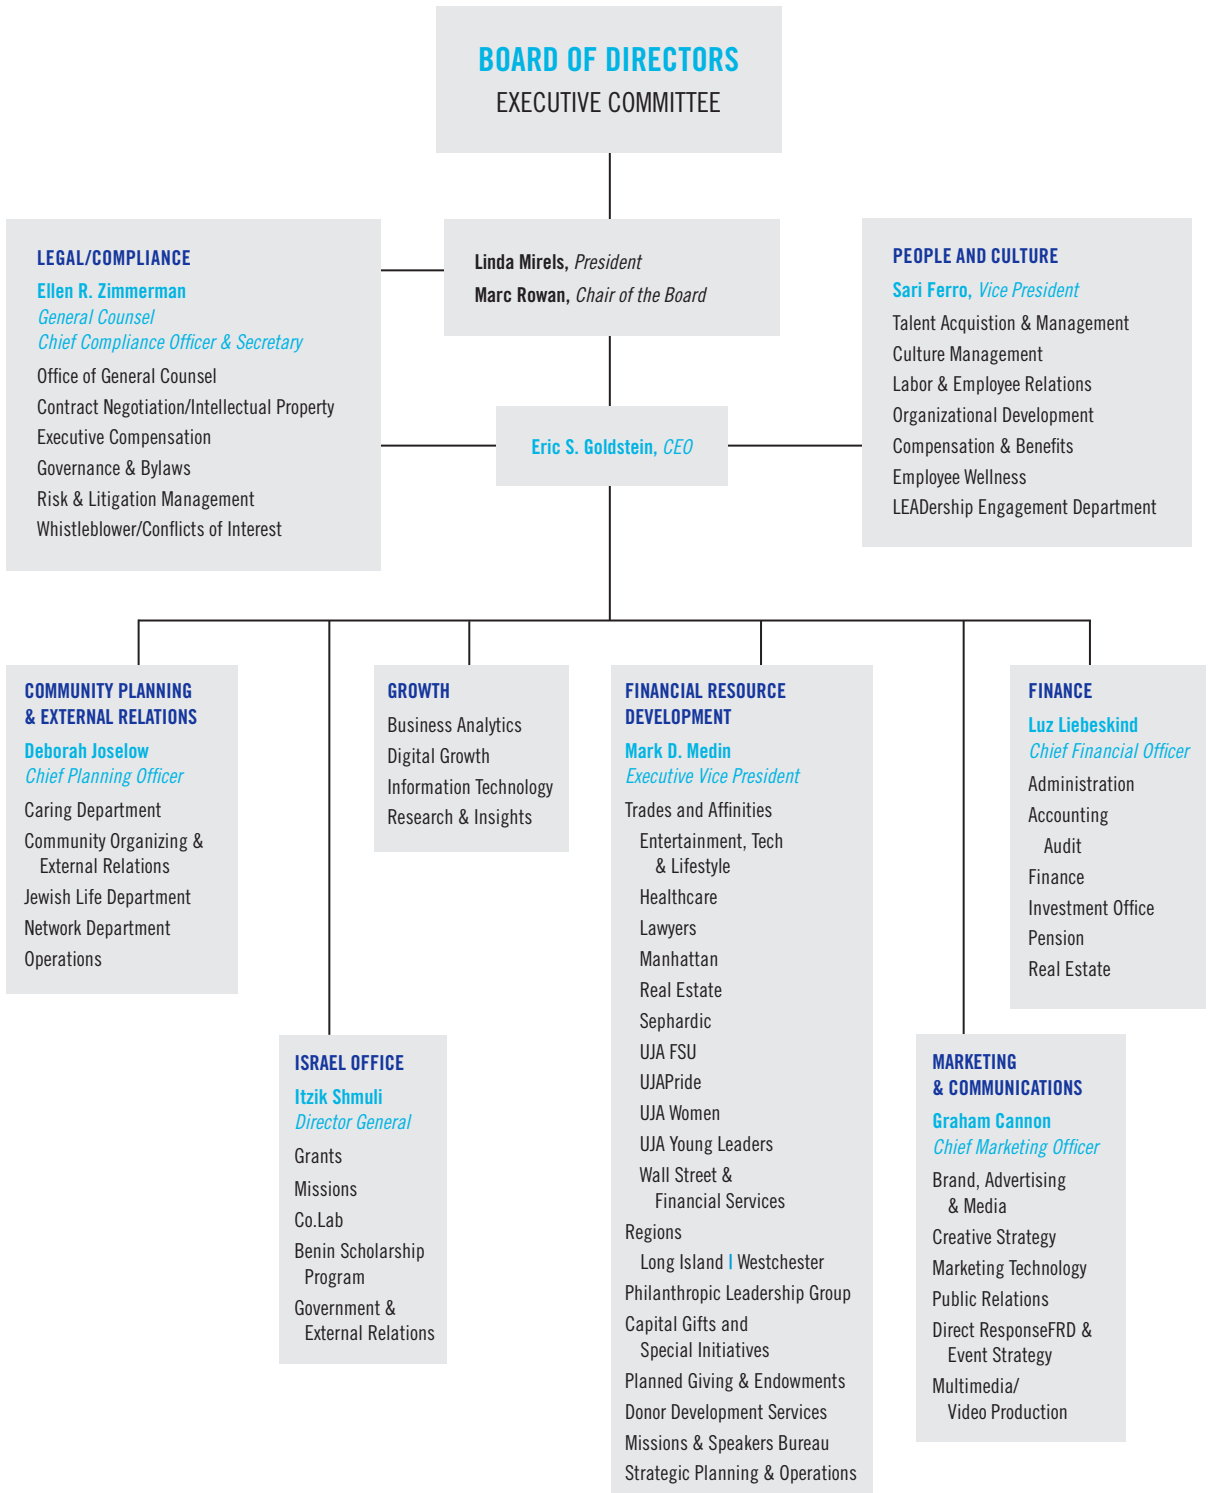

# ORGANIZATIONAL CHART

Name in blue = staff